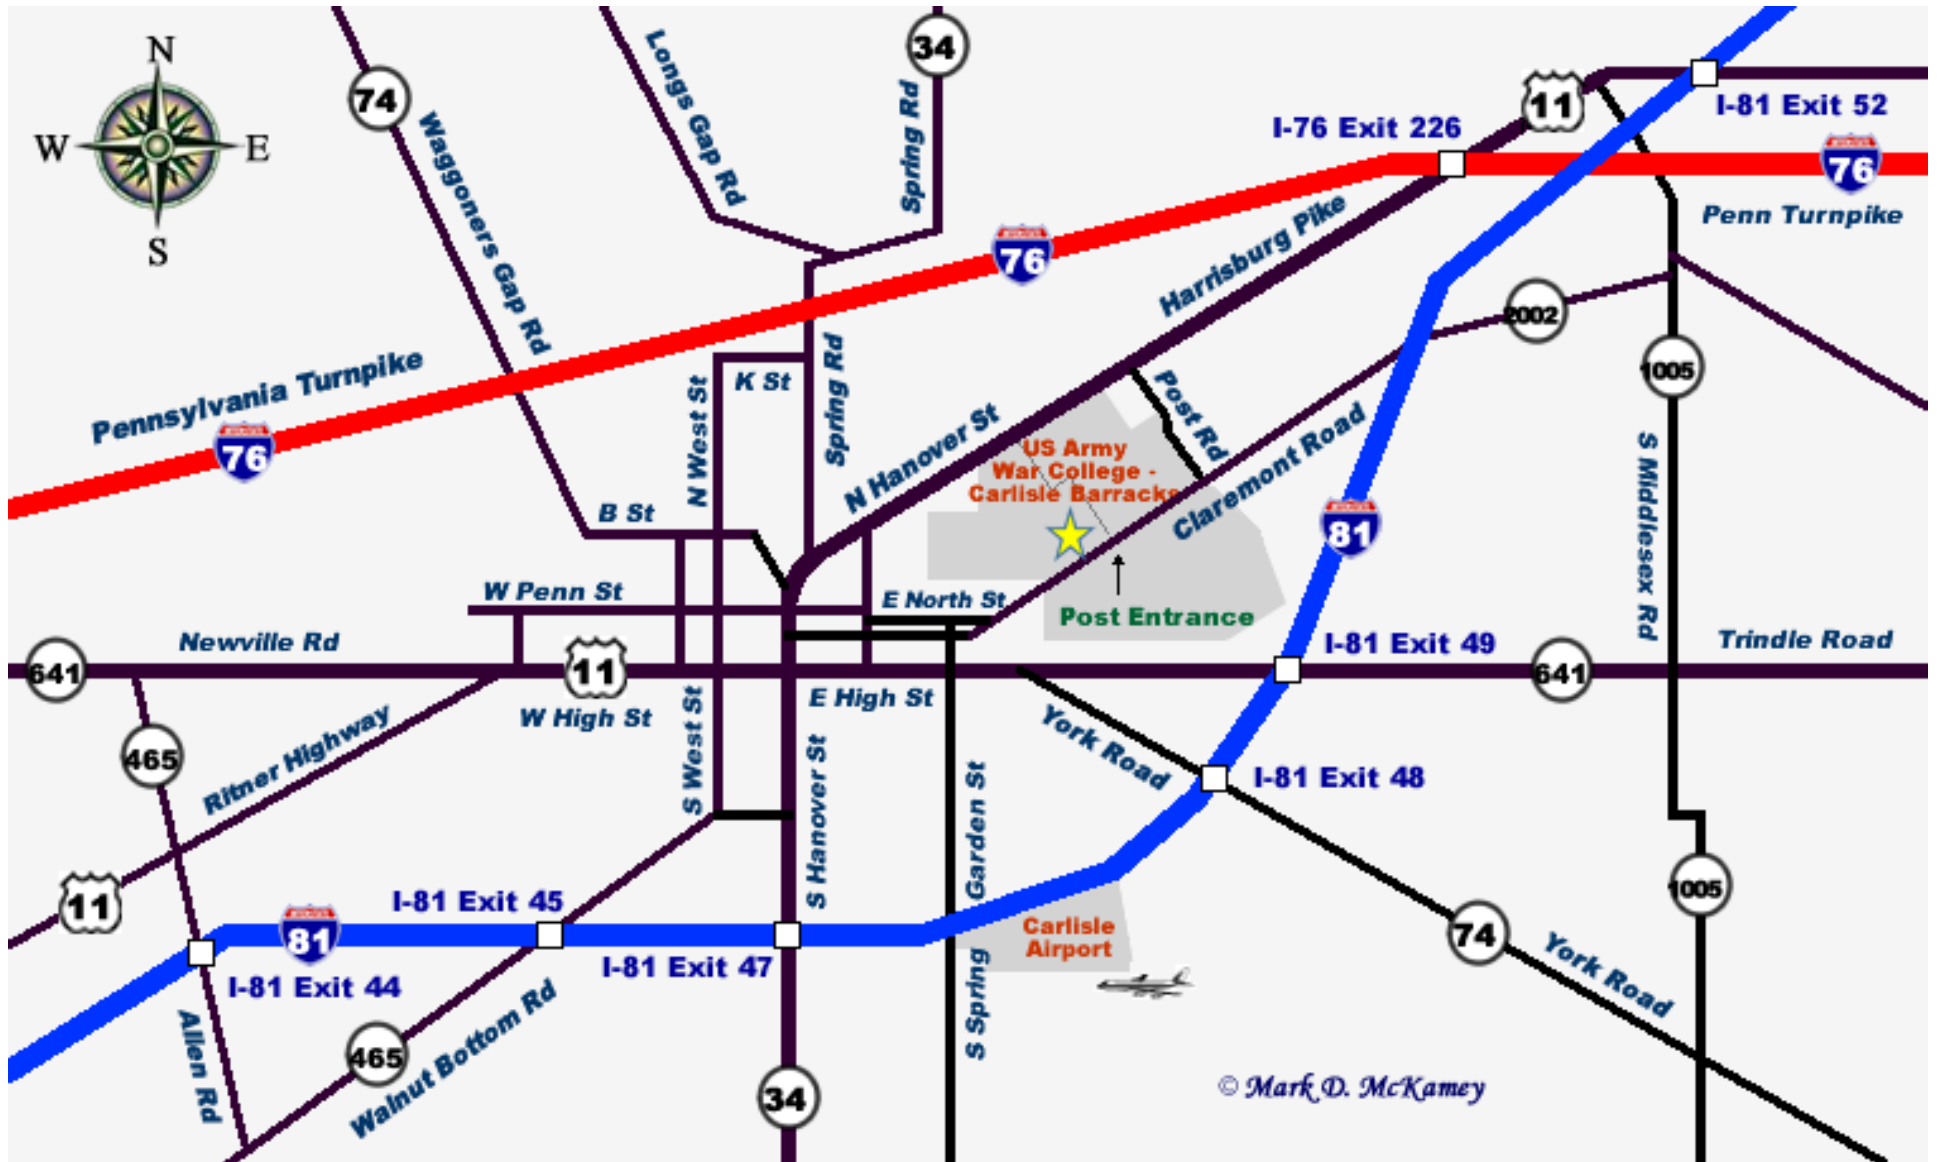

**Carlisle – Harrisburg Area**

# Carlisle Area

## Directions to Carlisle Barracks from I-81 or I-76

### Directions when traveling I-76 from east or west of Carlisle:

- Take Carlisle exit, exit 226
- Once through the tollbooth area, stay to the right towards US-11S
- Turn right onto US-11S/Harrisburg Pike, proceed 2.6 miles
- Turn left onto Post Road, proceed .5 mile
- Turn right on Claremont Rd/E. North Street, proceed .25 miles
- Follow signs for **left** turn to Carlisle Barracks / US Army War College Visitor Gate on Jim Thorp Rd.