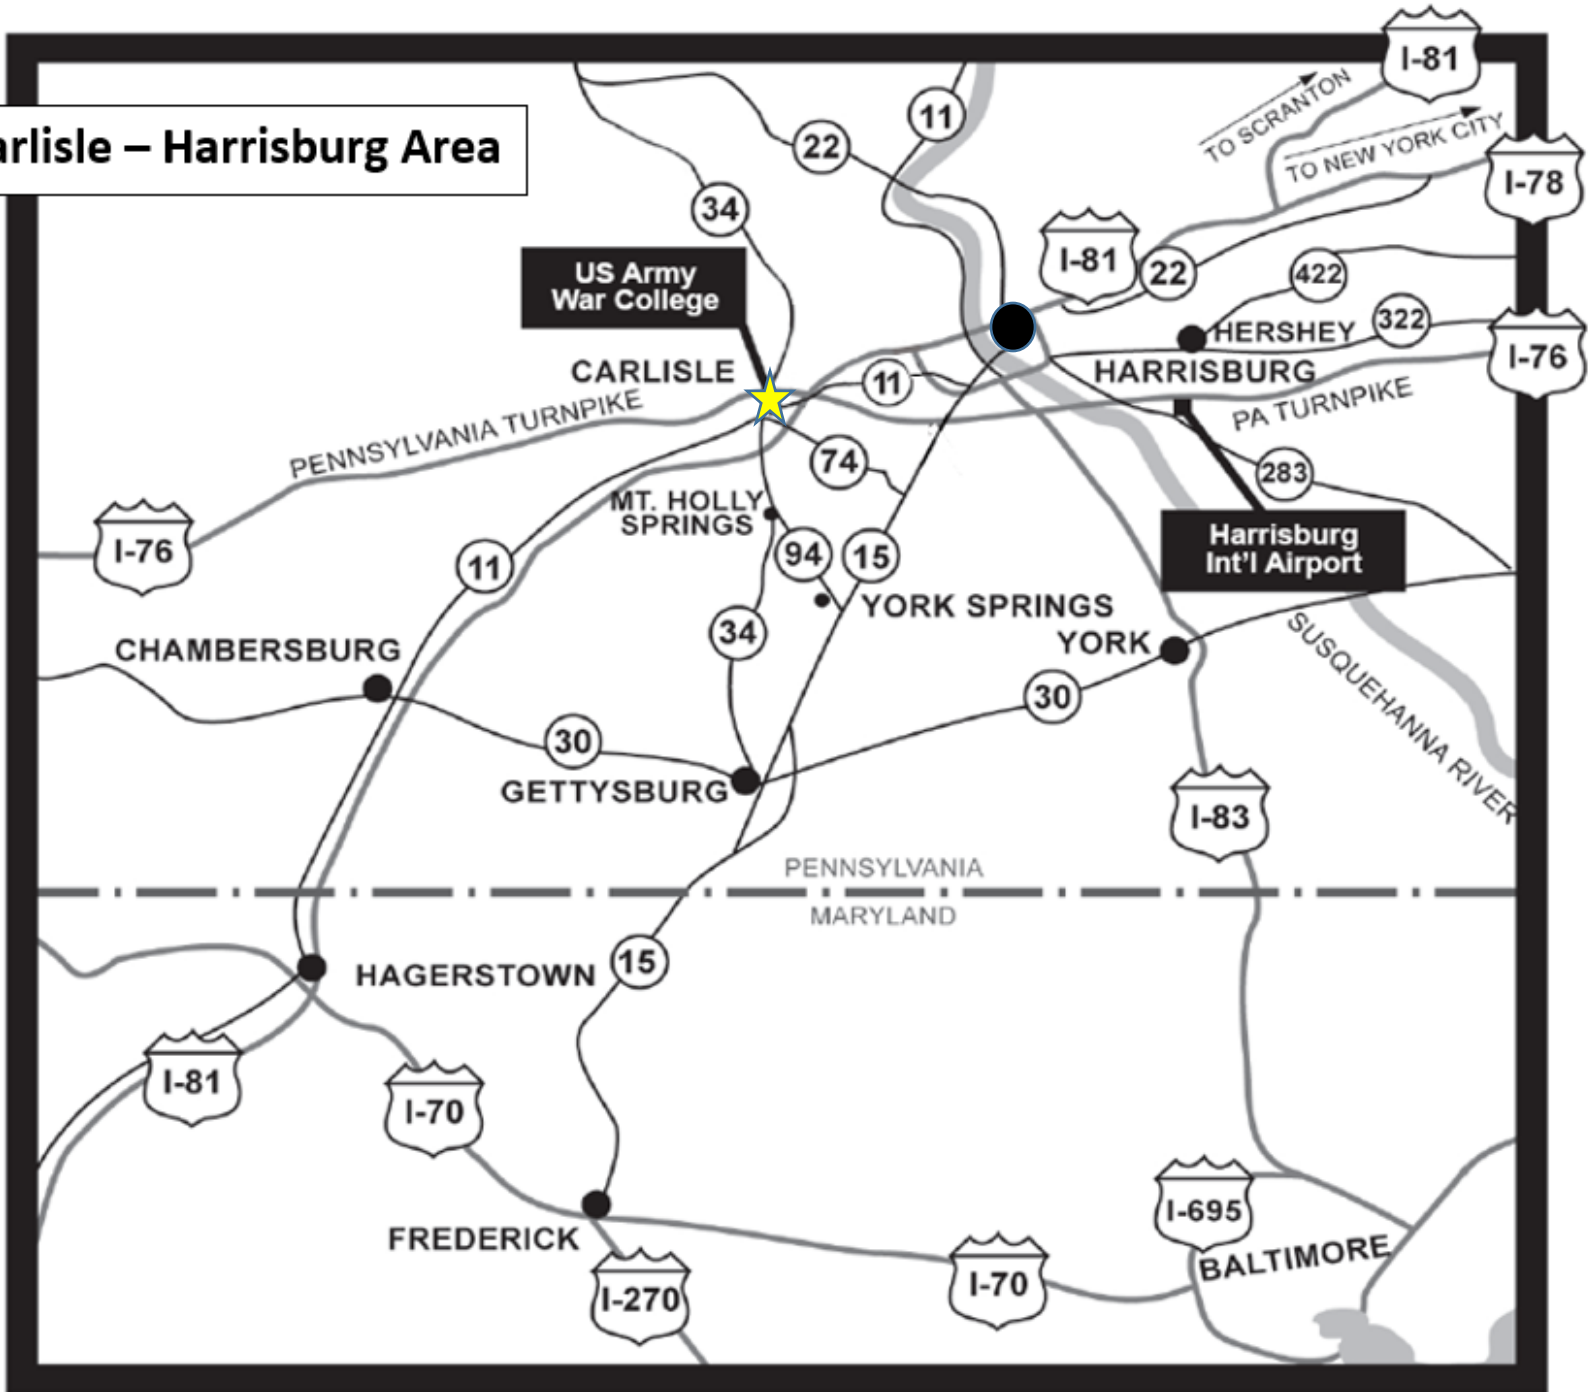

**Carlisle – Harrisburg Area**

## Directions to Carlisle Barracks from I-81 or I-76

### Directions when traveling I-76 from east or west of Carlisle:

- Take Carlisle exit, exit 226
- Once through the tollbooth area, stay to the right towards US-11S
- Turn right onto US-11S/Harrisburg Pike, proceed 2.6 miles
- Turn left onto Post Road, proceed .5 mile
- Turn right on Claremont Rd/E. North Street, proceed .25 miles
- Follow signs for **left** turn to Carlisle Barracks / US Army War College Visitor Gate on Jim Thorp Rd.

### Directions when traveling I-81N, from south of Carlisle:

- Take exit 47 for PA-34N / South Hanover Street
- Proceed north for 2.6 miles
- Turn right onto E. North Street, proceed 1.1 miles
- Follow signs for **right** turn to Carlisle Barracks / US Army War College Visitor Gate on Jim Thorp Rd.