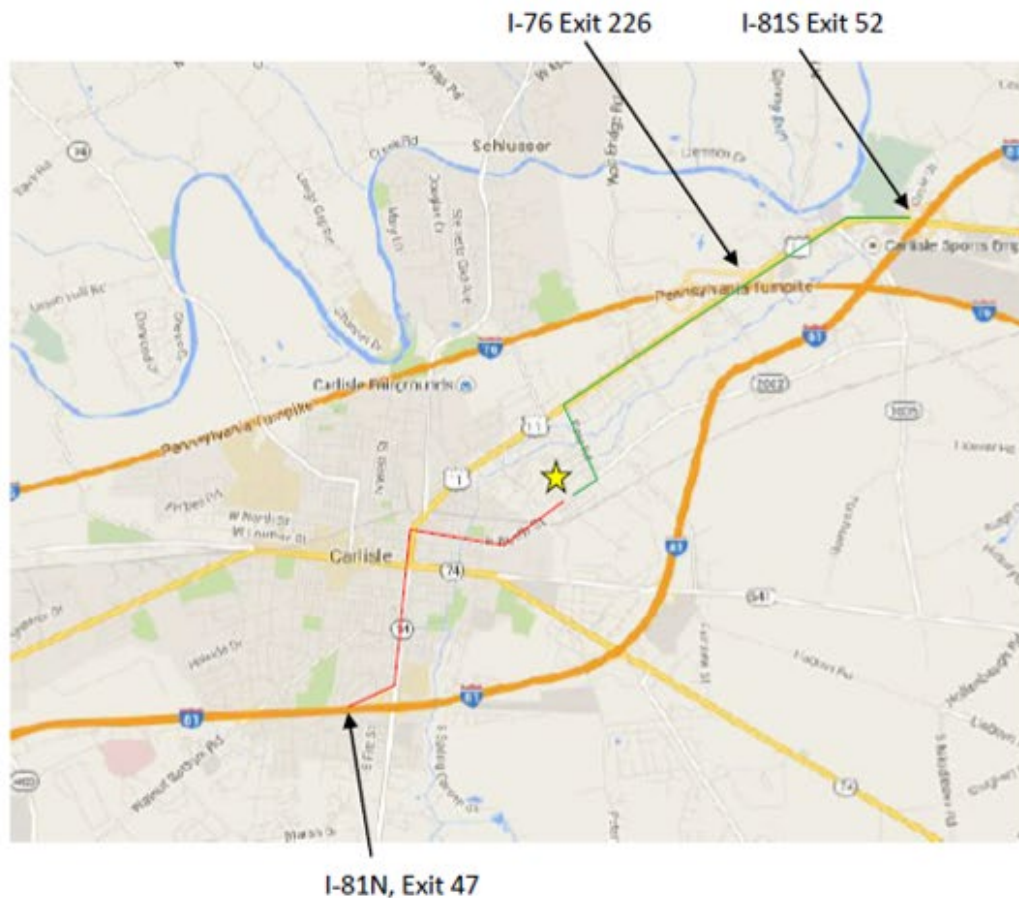

# Carlisle Area

# U.S. Army War College / Carlisle Barracks Post

## Directions to Carlisle Barracks from I-81 or I-76

### Directions when traveling I-76 from east or west of Carlisle:

- Take Carlisle exit, exit 226
- Once through the tollbooth area, stay to the right towards US-11S
- Turn right onto US-11S/Harrisburg Pike, proceed 2.6 miles
- Turn left onto Post Road, proceed .5 mile
- Turn right on Claremont Rd/E. North Street, proceed .25 miles
- Follow signs for **left** turn to Carlisle Barracks / US Army War College Visitor Gate on Jim Thorp Rd.