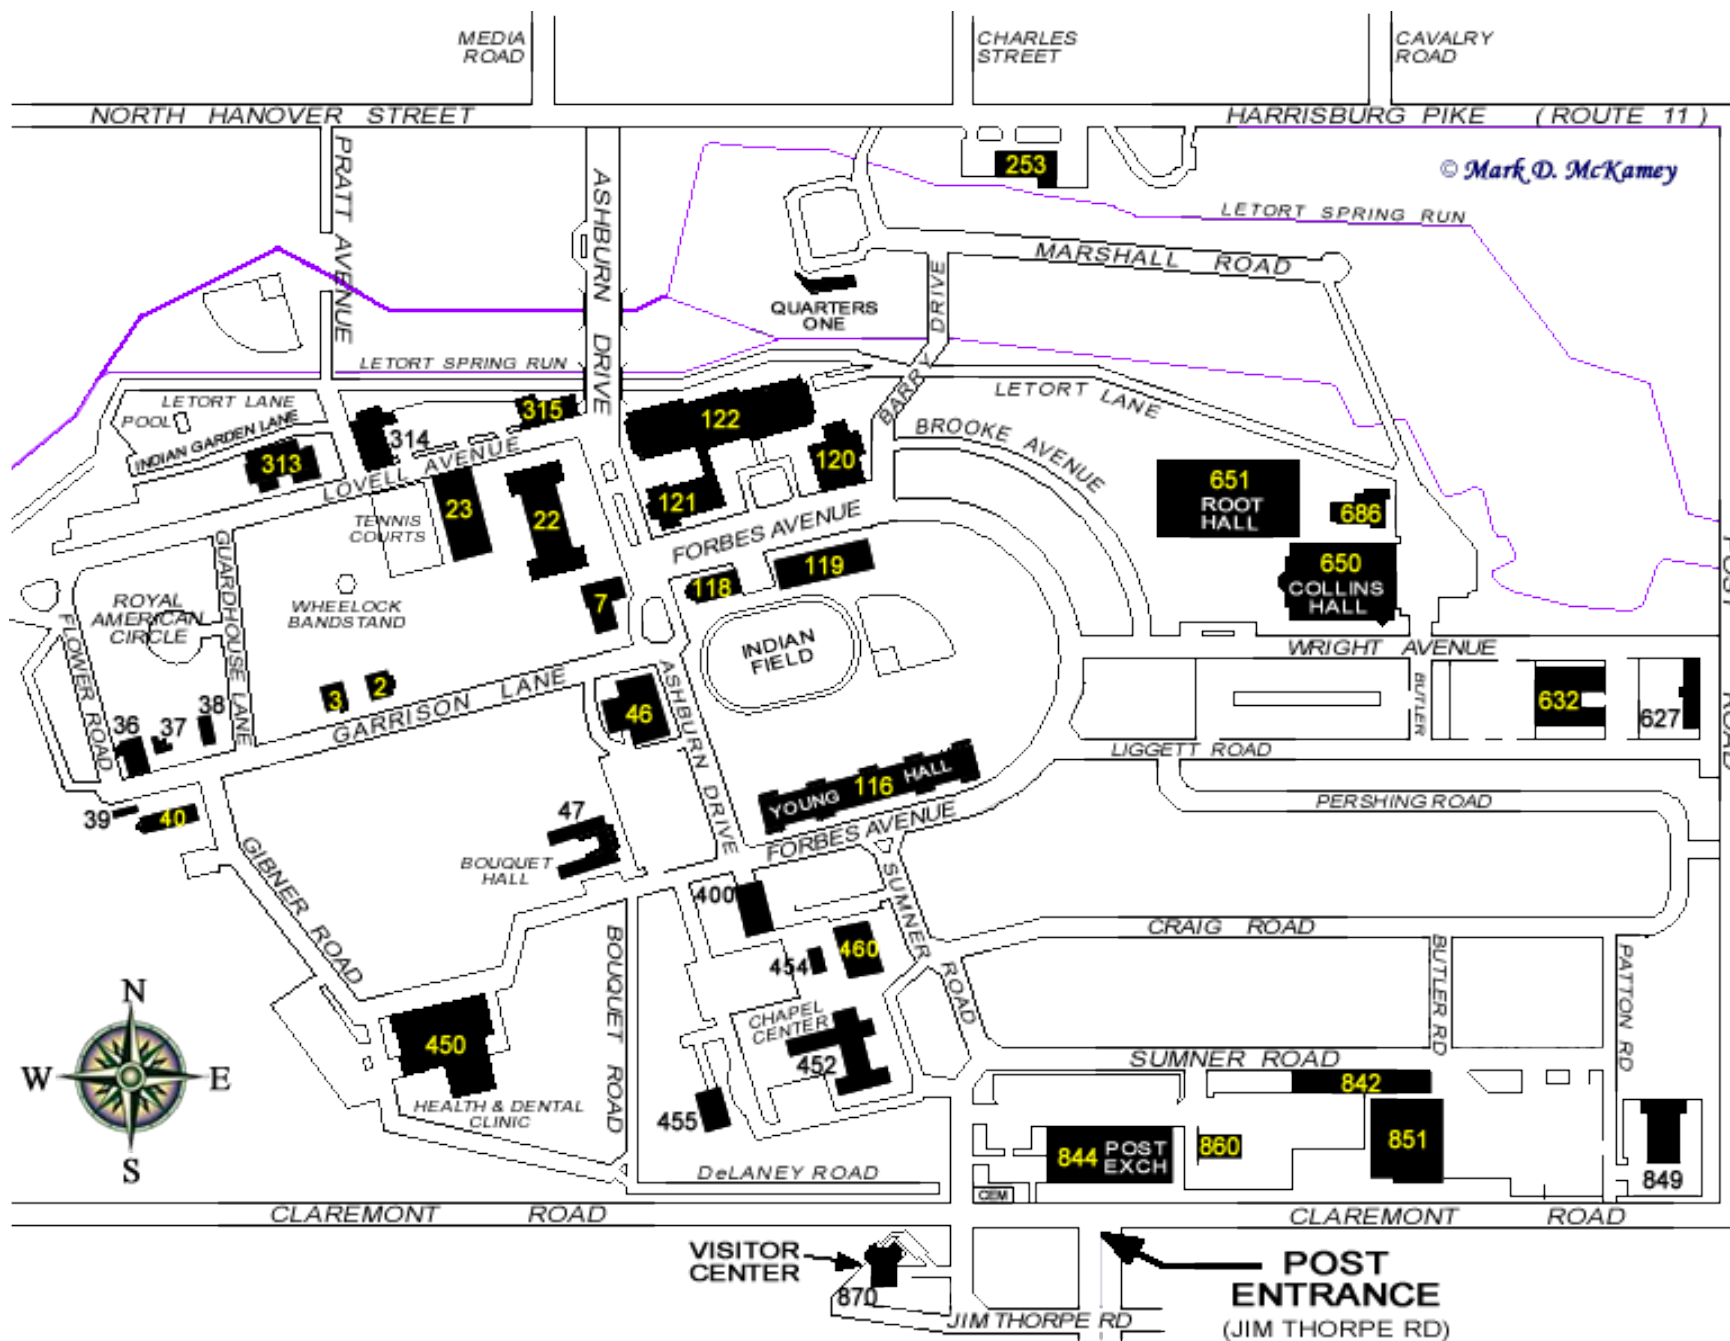

U.S. Army War College / Carlisle Barracks Post